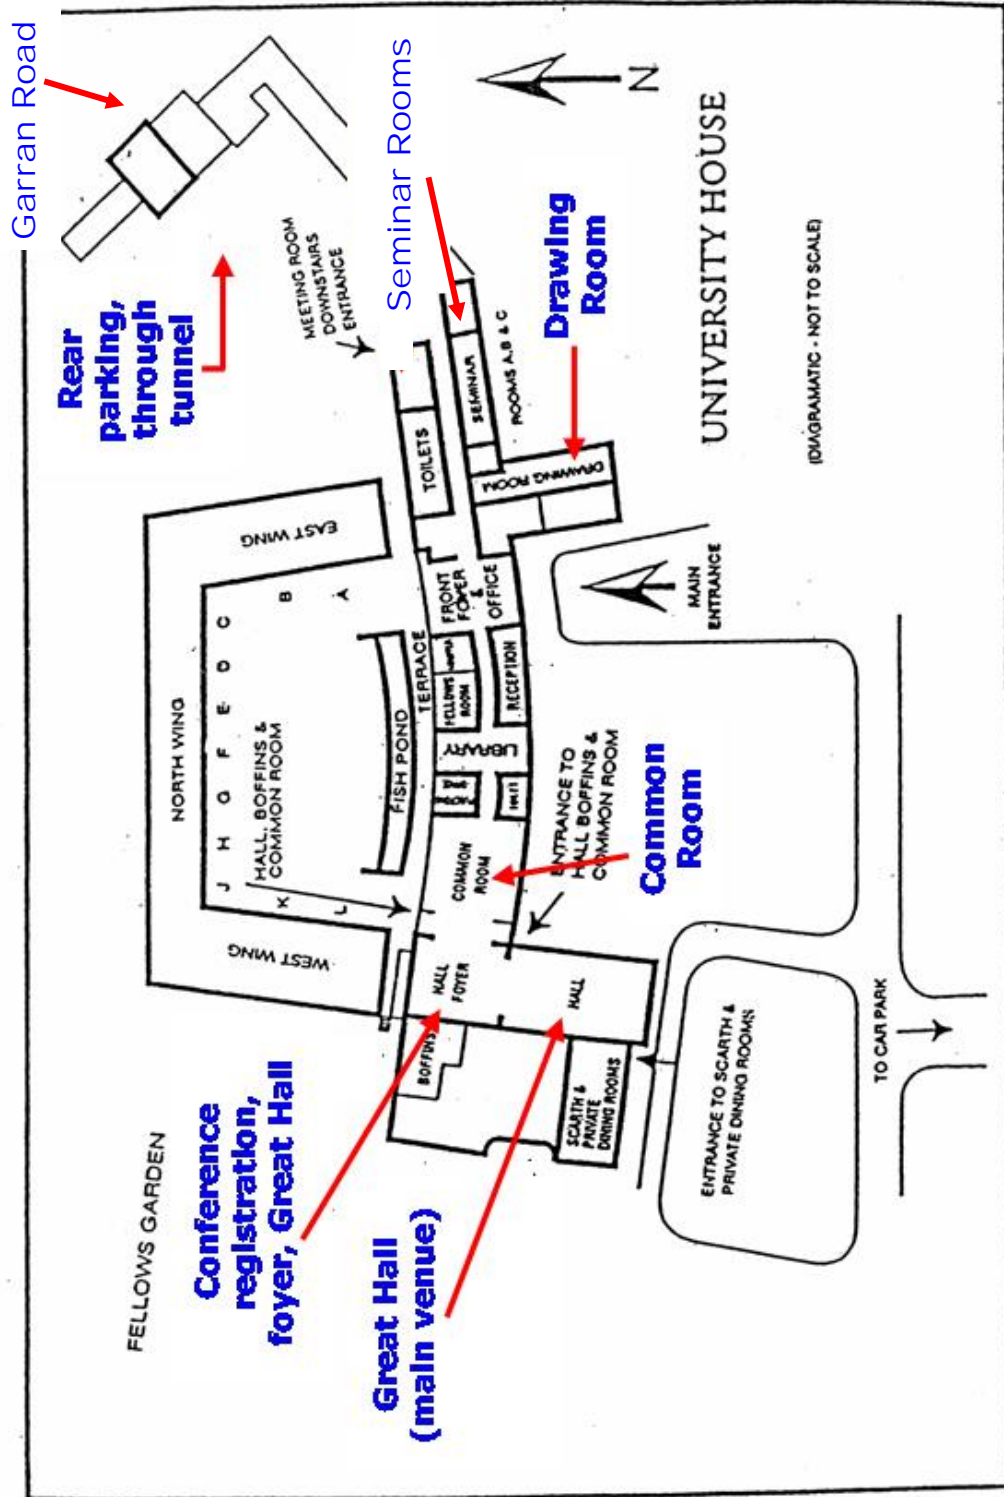

# Symposium venue map University House

Map of University House (main symposium venue), including symposium rooms and parking.

- Registration: Drawing Room (Sun); Foyer, Great Hall (Mon and Tues).
- Symposium rooms: Great Hall, Common Room, Drawing Room, Seminar Rooms.
- Parking: At rear, through tunnel, off Garran Road.